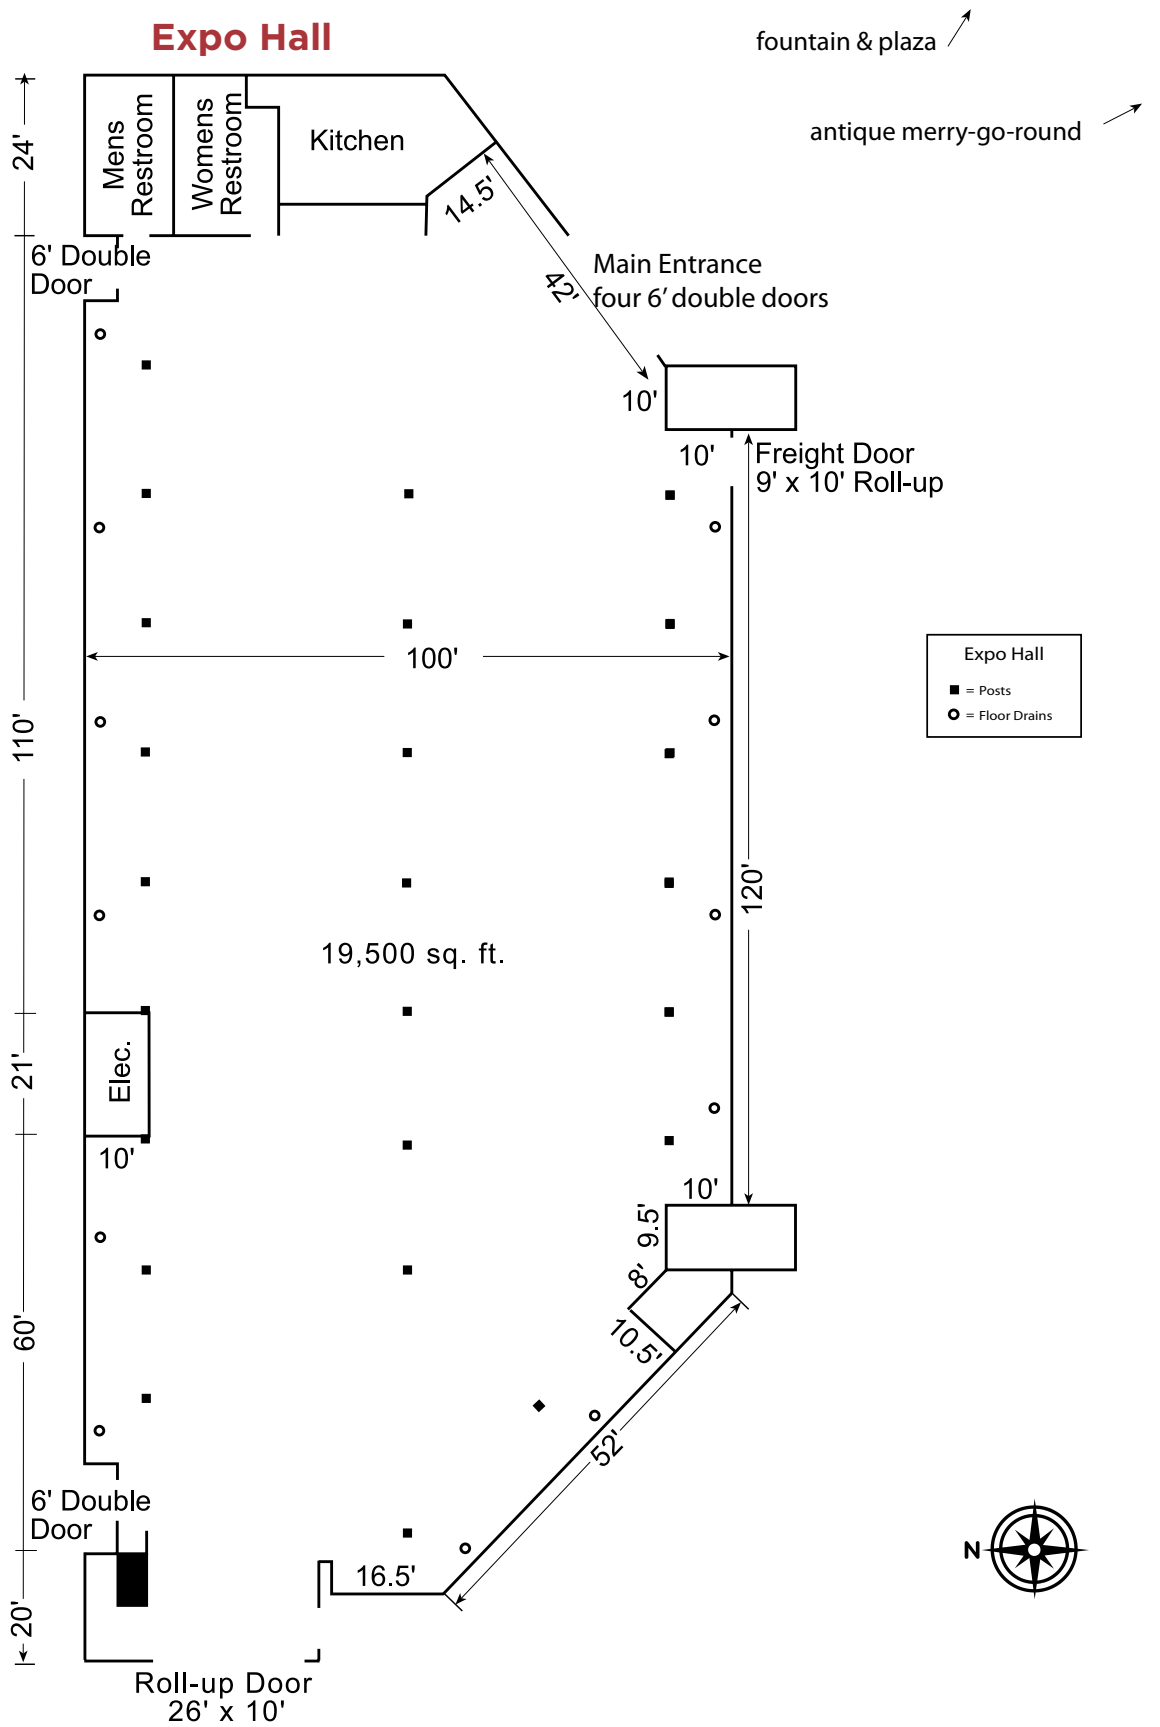

### Building Details

<b>Square footage:</b>	Approx. 19,500 useable sq. ft.
<b>Dimensions:</b>	100' x 200'
<b>Ceiling Height:</b>	9' 11" at outside perimeter, 13' 5" center
<b>Lighting:</b>	Fluorescent, incandescent with rheostats
<b>Electrical:</b>	120/208V 3 phase, 277/480 3 phase in select locations
<b>Public Entrances:</b>	Four - 6' x 6' 8"
<b>Service Entrances:</b>	Two - 6' x 6' 8"
<b>Freight Doors:</b>	One - 9' x 10', one - 26' x 10'
<b>Food Service:</b>	Concession stand
<b>Other:</b>	On-site RV parking available

**Ideal for a variety of occasions.** Conveniently located just inside Gold Gate, the Expo Hall is a popular home to a diverse range of events year-round. This attractive, one-level, multi-function building offers approx. 20,000 square feet of opportunity, featuring concessions, air conditioning, and more. The antique merry-go-round and fountain located outside the Expo Hall in the Gold Gate court yard will provide a nostalgic, memorable, and aesthetically pleasing entrance for your event guests.

# Expo Hall

Expo Hall

- = Posts
- = Floor Drains